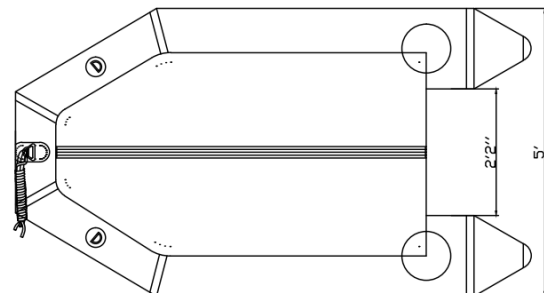

## Type: PHP-275 Performance Air Floor Inflatable Boat

- \* Model  
PHP-275 AIR FLOOR
- \* Fabric PVC  
Tube: L/Grey (WONPOONG 0.8T)  
Bottom: D/Grey (WONPOONG 0.8T)
- \* Wooden Seat  
Size: 8"x2'10"  
Color: GREY  
Quantity: 1
- \* Oar  
162cm L/GREY
- \* High Pressure Pump
- \* Carrying bag Grey
- \* Transom height  
38cm/15"  
Color: GREY