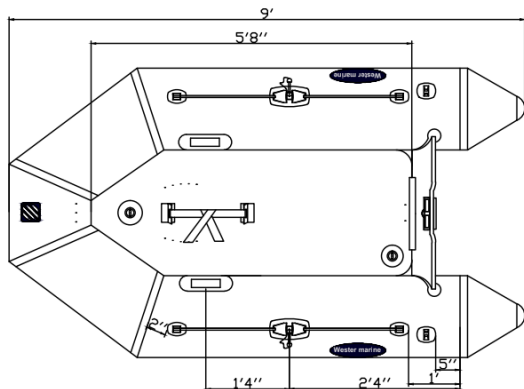

## Type: PHP-275 Performance Air Floor Inflatable Boat

- \* Model  
PHP-275 AIR FLOOR
- \* Fabric PVC  
Tube: L/Grey (WONPOONG 0.8T)  
Bottom: D/Grey (WONPOONG 0.8T)
- \* Wooden Seat  
Size: 8"x2'10"  
Color: GREY  
Quantity: 1
- \* Oar  
162cm L/GREY
- \* High Pressure Pump
- \* Carrying bag Grey
- \* Transom height  
38cm/15"  
Color: GREY