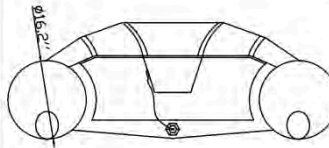

Type: PRU-3 Performance ROLL-UP Inflatable Boat

- * Model
PRU-3 ROLL-UP
- * Fabric PVC
Tube: White+L/Grey (WONPOONG 0.7T)
Bottom: L/Grey (WONPOONG 0.7T)
- * Wooden seat
Size: 8"x2'10"
Color: Grey
Quantity: 1
- * Oar
162cm L/Grey
- * 6.5L PUMP
- * Carrying bag Grey
- * Transom height
38cm/15"
Color: Grey