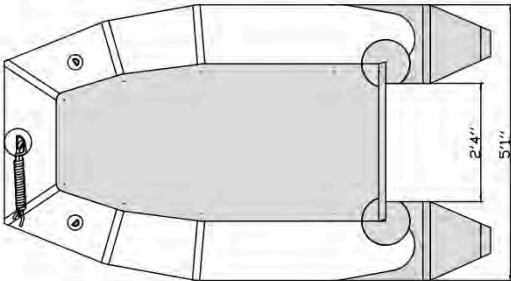

Type: PRU-3 Performance ROLL-UP Inflatable Boat

- * Model
PRU-3 ROLL-UP
- * Fabric PVC
Tube: White+L/Grey (WONPOONG 0.7T)
Bottom: L/Grey (WONPOONG 0.7T)
- * Wooden seat
Size: 8"x2'10"
Color: Grey
Quantity: 1
- * Oar
162cm L/Grey
- * 6.5L PUMP
- * Carrying bag Grey
- * Transom height
38cm/15"
Color: Grey