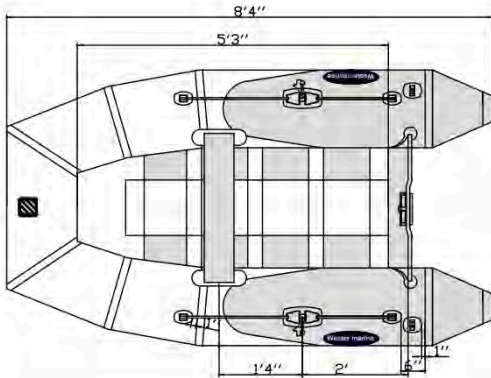

Type: PRU-3 Performance ROLL-UP Inflatable Boat

- * Model
PRU-3 ROLL-UP
- * Fabric PVC
Tube: White+L/Grey (WONPOONG 0.7T)
Bottom: L/Grey (WONPOONG 0.7T)
- * Wooden seat
Size: 8"x2'10"
Color: Grey
Quantity: 1
- * Oar
162cm L/Grey
- * 6.5L PUMP
- * Carrying bag Grey
- * Transom height
38cm/15"
Color: Grey