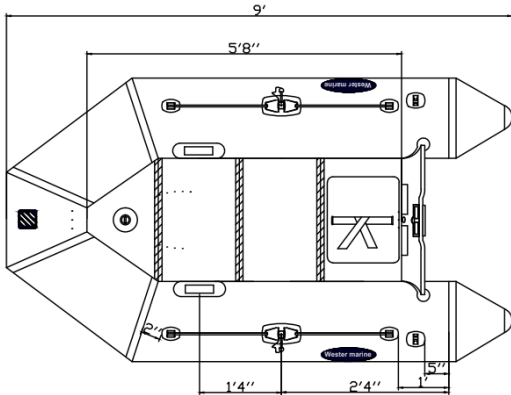

West Marine®

Type: PSB - 275 Performance Segmented Floor Inflatable Sport Boat

- * Model
PSB-275 SEGMENTED FLOOR
- * Fabric PVC
Tube:L/Grey(WONPOONG 0.8T)
Bottom:D/Grey(WONPOONG 0.8T)
- * Wooden Seat
Size: 8"x2'10"
Color: GREY
Quantity:1
- * Oar
162cm L/GREY
- * 6.5L Pump
- * Carrying bag Grey
- * Transom height
38cm/15"
Color:GREY