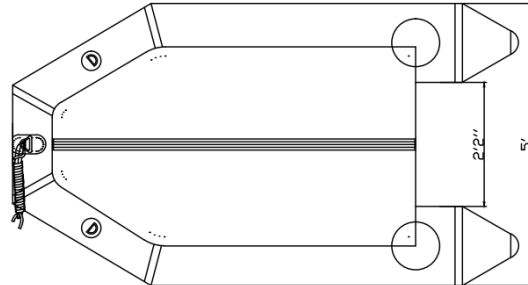

West Marine®

Type: PSB - 275 Performance Segmented Floor Inflatable Sport Boat

- * Model
PSB-275 SEGMENTED FLOOR
- * Fabric PVC
Tube:L/Grey(WONPOONG 0.8T)
Bottom:D/Grey(WONPOONG 0.8T)
- * Wooden Seat
Size: 8"x2'10"
Color: GREY
Quantity:1
- * Oar
162cm L/GREY
- * 6.5L Pump
- * Carrying bag Grey
- * Transom height
38cm/15"
Color:GREY