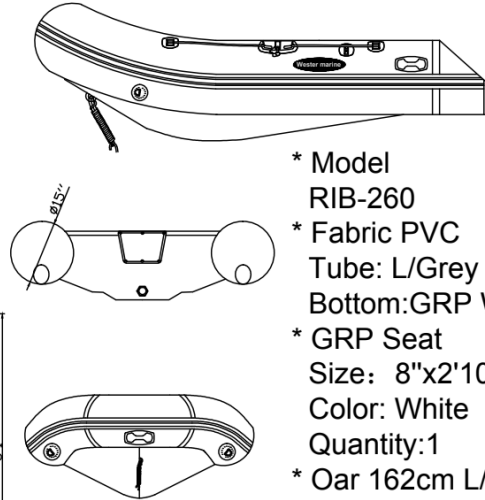

Type: RIB-260 Rigid Hull inflatable Boat

- * Model
RIB-260
- * Fabric PVC
Tube: L/Grey (WONPOONG 0.7T)
Bottom: GRP White (WONPOONG 0.7T)
- * GRP Seat
Size: 8"x2'10"
Color: White
Quantity: 1
- * Oar 162cm L/Grey
- * 6.5L Pump
- * Carrying bag Grey
- * Transom height
38cm/15"