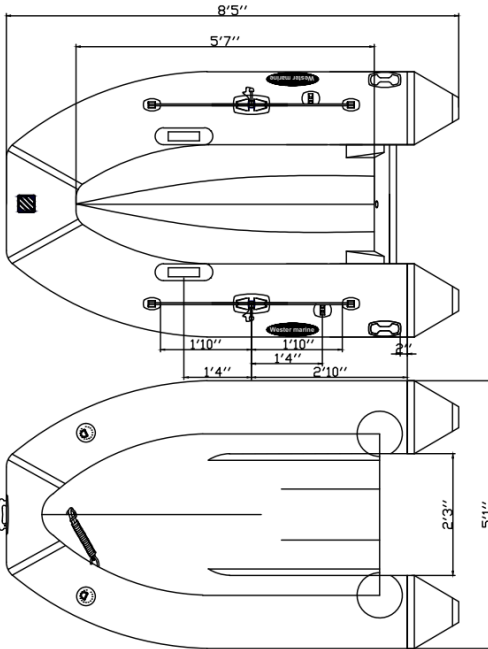

Type: RIB-260 Rigid Hull inflatable Boat

- * Model
RIB-260
- * Fabric PVC
Tube: L/Grey (WONPOONG 0.7T)
Bottom: GRP White (WONPOONG 0.7T)
- * GRP Seat
Size: 8"x2'10"
Color: White
Quantity: 1
- * Oar 162cm L/Grey
- * 6.5L Pump
- * Carrying bag Grey
- * Transom height
38cm/15"