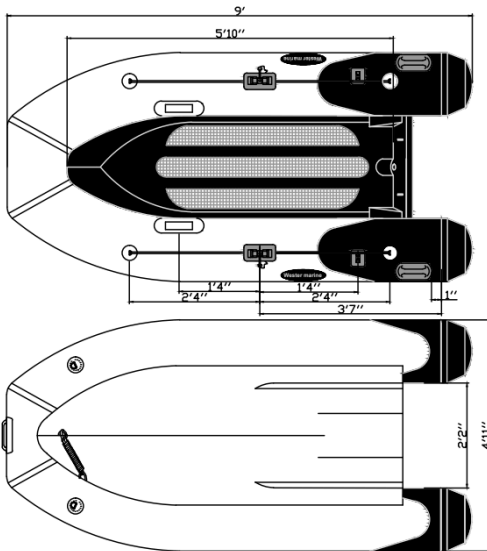

## Type: RIB-275 Aluminium Hull Inflatable Boat (Black)

- \* Model  
RIB-275 ALUMINUM HULL HYPALON
- \* Fabric HYPALON
- Tube: GREY+BLACK(Achiles T10)
- Bottom:ALUMINUM HULL BLACK
- \* Wooden Seat  
Size: 8"x2'10"
- Color: BLACK
- Quantity:1
- \* Oar 162cm L/Grey
- \* 6.5L Pump
- \* Carrying bag Grey
- \* Transom height  
38cm/15"