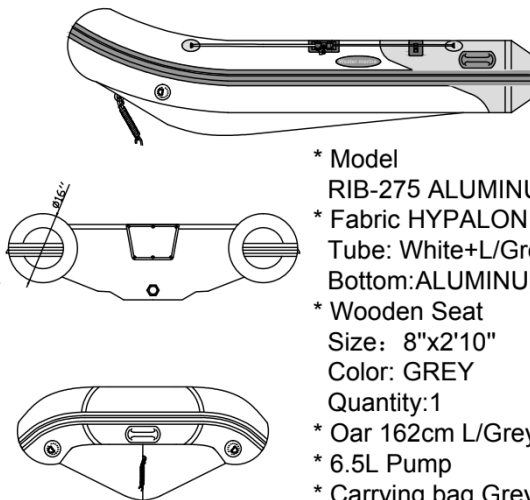

Type: RIB-275 Aluminium Hull Inflatable Boat (White)

- * Model
RIB-275 ALUMINUM HULL HYPALON
- * Fabric HYPALON
- Tube: White+L/Grey(Achiles T10)
- Bottom:ALUMINUM HULL White
- * Wooden Seat
Size: 8"x2'10"
Color: GREY
Quantity:1
- * Oar 162cm L/Grey
- * 6.5L Pump
- * Carrying bag Grey
- * Transom height
38cm/15"