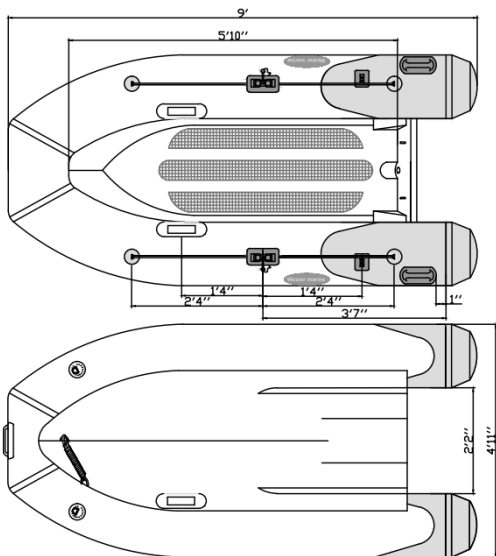

Type: RIB-275 Aluminium Hull Inflatable Boat (White)

- * Model
RIB-275 ALUMINUM HULL HYPALON
- * Fabric HYPALON
- Tube: White+L/Grey(Achiles T10)
- Bottom:ALUMINUM HULL White
- * Wooden Seat
Size: 8"x2'10"
Color: GREY
Quantity:1
- * Oar 162cm L/Grey
- * 6.5L Pump
- * Carrying bag Grey
- * Transom height
38cm/15"