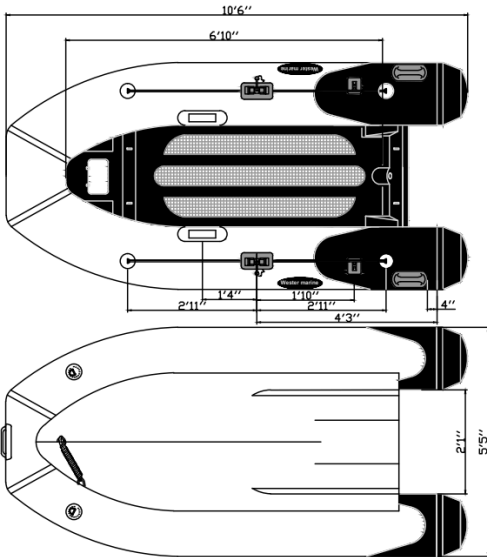

## Type: RIB-310 Aluminium Hull Inflatable Boat (Black)

- \* Model  
RIB-310 ALUMINUM HULL HYPALON
- \* Fabric HYPALON
- Tube: GREY+BLACK(Achilles T10)
- Bottom:ALUMINUM HULL BLACK
- \* Wooden Seat  
Size: 8"x2'10"  
Color: BLACK  
Quantity:1
- \* Oar 162cm L/Grey
- \* 6.5L Pump
- \* Carrying bag Grey
- \* Transom height  
38cm/15"