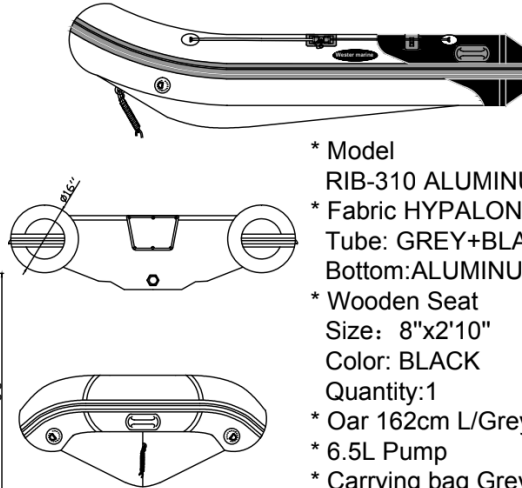

## Type: RIB-310 Aluminium Hull Inflatable Boat (Black)

- \* Model  
RIB-310 ALUMINUM HULL HYPALON
- \* Fabric HYPALON
- Tube: GREY+BLACK(Achilles T10)
- Bottom:ALUMINUM HULL BLACK
- \* Wooden Seat  
Size: 8"x2'10"  
Color: BLACK  
Quantity:1
- \* Oar 162cm L/Grey
- \* 6.5L Pump
- \* Carrying bag Grey
- \* Transom height  
38cm/15"