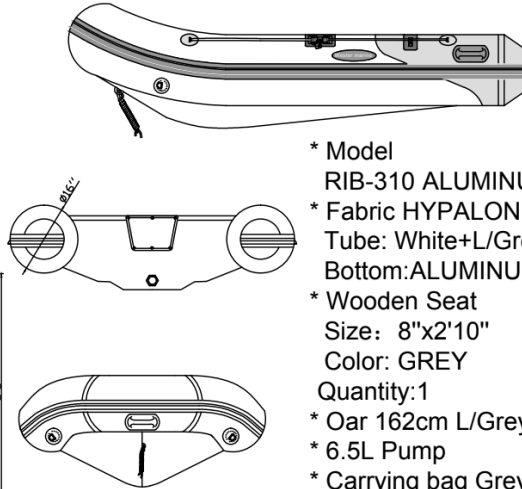

## Type: RIB-310 Aluminium Hull Inflatable Boat

- \* Model  
RIB-310 ALUMINUM HULL HYPALON
- \* Fabric HYPALON  
Tube: White+L/Grey(Achiles T10)  
Bottom:ALUMINUM HULL White
- \* Wooden Seat  
Size: 8"x2'10"  
Color: GREY  
Quantity:1
- \* Oar 162cm L/Grey
- \* 6.5L Pump
- \* Carrying bag Grey
- \* Transom height  
38cm/15"