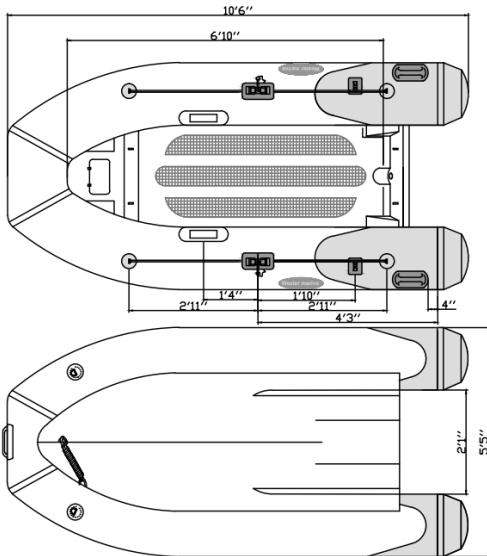

## Type: RIB-310 Aluminium Hull Inflatable Boat

- \* Model  
RIB-310 ALUMINUM HULL HYPALON
- \* Fabric HYPALON  
Tube: White+L/Grey(Achiles T10)  
Bottom:ALUMINUM HULL White
- \* Wooden Seat  
Size: 8"x2'10"  
Color: GREY  
Quantity:1
- \* Oar 162cm L/Grey
- \* 6.5L Pump
- \* Carrying bag Grey
- \* Transom height  
38cm/15"