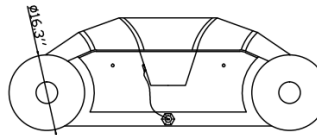

West Marine®

Type: RIB-310 Compact Folding Transom Rigid Inflatable Boat

- * Model
COMPACT RIB-310
- * Fabric PVC
Tube:L/Grey(WONPOONG 0.8T)
Bottom:GRP White
- * Wooden Seat
Size: 8"x2'10"
Color: White
Quantity:1
- * Oar
162cm L/GREY
- * 6.5L Pump
- * Carrying bag Grey
- * Transom height
38cm/15"
Color:White