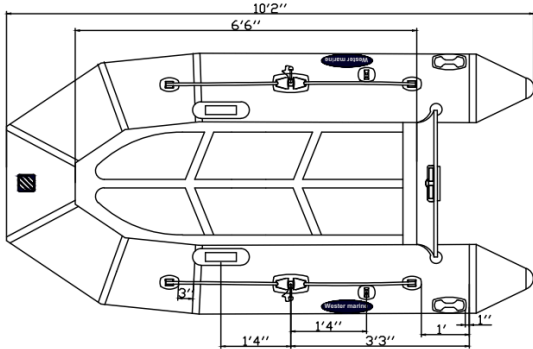

West Marine®

Type: RIB-310 Compact Folding Transom Rigid Inflatable Boat

- * Model
COMPACT RIB-310
- * Fabric PVC
Tube:L/Grey(WONPOONG 0.8T)
Bottom:GRP White
- * Wooden Seat
Size: 8"x2'10"
Color: White
Quantity:1
- * Oar
162cm L/GREY
- * 6.5L Pump
- * Carrying bag Grey
- * Transom height
38cm/15"
Color:White