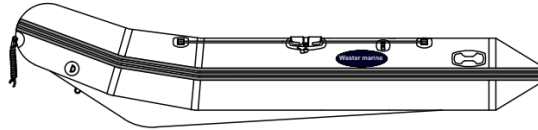

West Marine®

Type: RIB-310 Compact Folding Transom Rigid Inflatable Boat

- * Model
COMPACT RIB-310
- * Fabric PVC
Tube:L/Grey(WONPOONG 0.8T)
Bottom:GRP White
- * Wooden Seat
Size: 8"x2'10"
Color: White
Quantity:1
- * Oar
162cm L/GREY
- * 6.5L Pump
- * Carrying bag Grey
- * Transom height
38cm/15"
Color:White