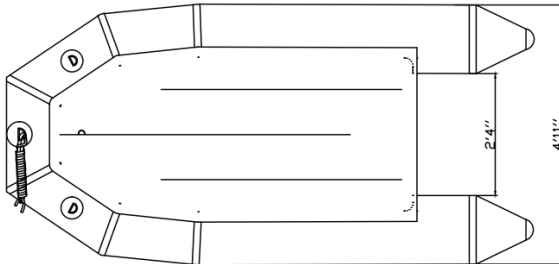

West Marine®

Type: RIB-310 Compact Folding Transom Rigid Inflatable Boat

- * Model
COMPACT RIB-310
- * Fabric PVC
Tube:L/Grey(WONPOONG 0.8T)
Bottom:GRP White
- * Wooden Seat
Size: 8"x2'10"
Color: White
Quantity:1
- * Oar
162cm L/GREY
- * 6.5L Pump
- * Carrying bag Grey
- * Transom height
38cm/15"
Color:White