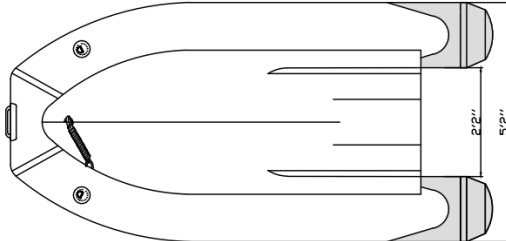

Type: RIB-310 Double Floor Rigid Inflatable Boat

- * Model
RIB 310 DOUBLE FLOOR HYPALON
- * Fabric HYPALON
Tube: White+L/Grey(Achiles T10)
Bottom:GRP White
- * GRP Seat
Size: 8"x2'10"
Color: White
Quantity:1
- * Oar 162cm L/Grey
- * 6.5L Pump
- * Carrying bag Grey
- * Transom height
38cm/15"