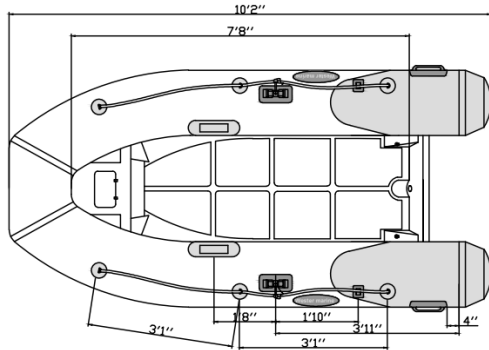

Type: RIB-310 Double Floor Rigid Inflatable Boat

- * Model
RIB 310 DOUBLE FLOOR HYPALON
- * Fabric HYPALON
Tube: White+L/Grey(Achiles T10)
Bottom:GRP White
- * GRP Seat
Size: 8"x2'10"
Color: White
Quantity:1
- * Oar 162cm L/Grey
- * 6.5L Pump
- * Carrying bag Grey
- * Transom height
38cm/15"