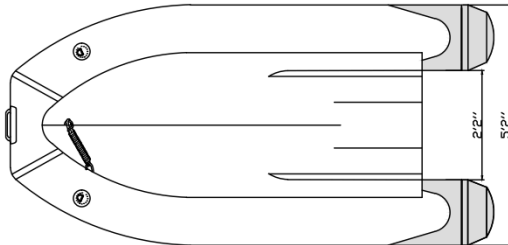

## Type: RIB-310 Single Floor Rigid Hypalon Inflatable Boat

- \* Model  
RIB-310 SINGLE FLOOR HYPALON
- \* Fabric HYPALON  
Tube: White+L/Grey (Achilles T10)  
Bottom: GRP White
- \* GRP Seat  
Size: 8"x2'10"  
Color: White  
Quantity: 1
- \* Oar 162cm L/Grey
- \* 6.5L Pump
- \* Carrying bag Grey
- \* Transom height  
38cm/15"