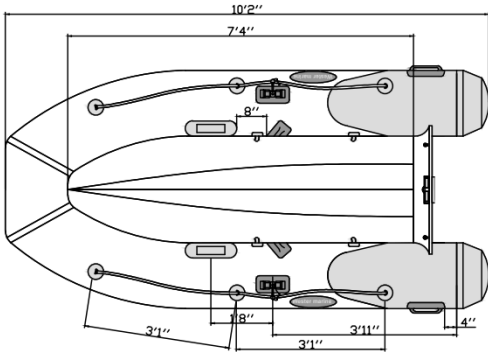

## Type: RIB-310 Single Floor Rigid Hypalon Inflatable Boat

- \* Model  
RIB-310 SINGLE FLOOR HYPALON
- \* Fabric HYPALON  
Tube: White+L/Grey (Achilles T10)  
Bottom: GRP White
- \* GRP Seat  
Size: 8"x2'10"  
Color: White  
Quantity: 1
- \* Oar 162cm L/Grey
- \* 6.5L Pump
- \* Carrying bag Grey
- \* Transom height  
38cm/15"