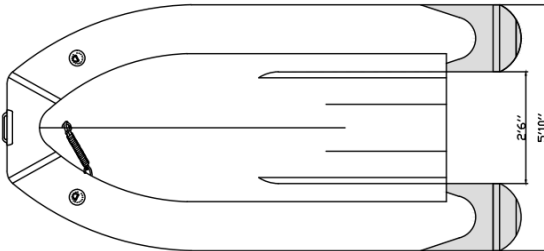

## Type: RIB-350 Double Floor Hypalon Inflatable Boat

- \* Model  
RIB 350 DOUBLE FLOOR HYPALON
- \* Fabric HYPALON  
Tube: White+L/Grey(Achiles T10)  
Bottom:GRP White
- \* GRP Seat  
Size: 8"x2'10"  
Color: White  
Quantity:1
- \* Oar 162cm L/Grey
- \* 6.5L Pump
- \* Carrying bag Grey
- \* Transom height  
38cm/15"