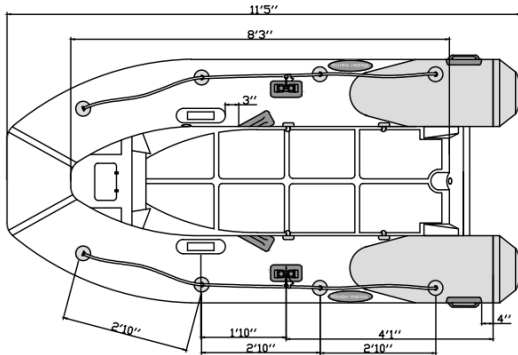

## Type: RIB-350 Double Floor Hypalon Inflatable Boat

- \* Model  
RIB 350 DOUBLE FLOOR HYPALON
- \* Fabric HYPALON  
Tube: White+L/Grey(Achiles T10)  
Bottom:GRP White
- \* GRP Seat  
Size: 8"x2'10"  
Color: White  
Quantity:1
- \* Oar 162cm L/Grey
- \* 6.5L Pump
- \* Carrying bag Grey
- \* Transom height  
38cm/15"