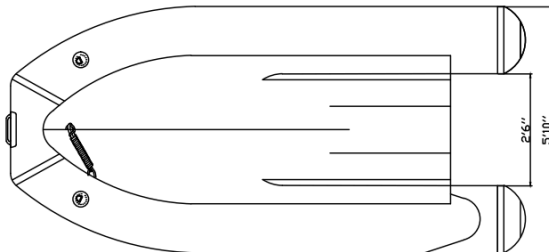

West Marine®

Type: RIB-350 Double Floor Rigid Hypalon Inflatable Boat

- * Model
RIB 350 DOUBLE FLOOR HYPALON
- * Fabric HYPALON
Tube: White(Achilles T10)
Bottom:GRP White
- * GRP Seat
Size: 8"x2'10"
Color: White
Quantity:1
- * Oar 162cm L/Grey
- * 6.5L Pump
- * Carrying bag Grey
- * Transom height
38cm/15"