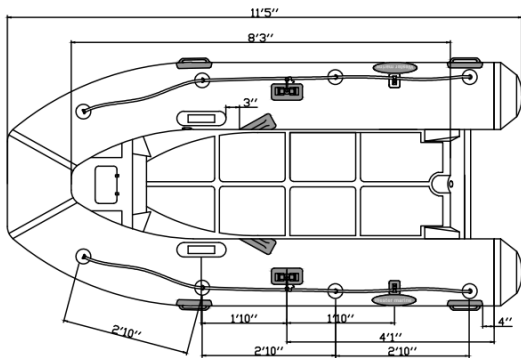

West Marine®

Type: RIB-350 Double Floor Rigid Hypalon Inflatable Boat

- * Model
RIB 350 DOUBLE FLOOR HYPALON
- * Fabric HYPALON
Tube: White(Achilles T10)
Bottom:GRP White
- * GRP Seat
Size: 8"x2'10"
Color: White
Quantity:1
- * Oar 162cm L/Grey
- * 6.5L Pump
- * Carrying bag Grey
- * Transom height
38cm/15"