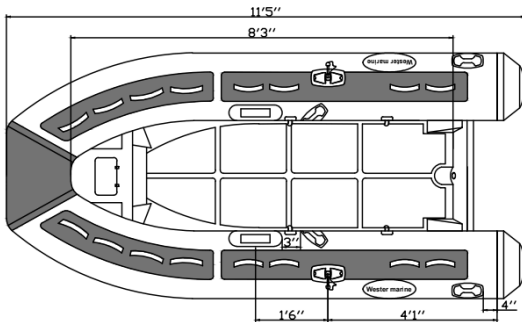

Type: RIB-350 Double Floor Rigid PVC Inflatable Boat

- * Model
RIB-350 DOUBLE FLOOR PVC
- * Fabric PVC
Tube: L/Grey (WONPOONG 0.8T)
Bottom: GRP White
- * GRP Seat
Size: 8"x2'10"
Color: White
Quantity: 1
- * Oar 162cm L/Grey
- * 6.5L Pump
- * Carrying bag Grey
- * Transom height
38cm/15"