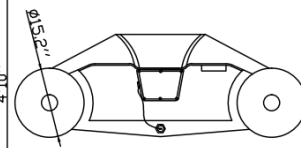

Type: RU-250 Roll-Up Inflatable Dinghy

- * Model
RU-250 ROLL-UP
- * Fabric PVC
Tube: L/Grey(WONPOONG 0.7T)
Bottom: L/Grey(WONPOONG 0.7T)
- * Wooden seat
Size: 8"x2'10"
Color: Grey
Quantity:1
- * Oar
162cm L/Grey
- * PUMP
- * Carrying bag Grey
- * Transom height
38cm/15"
Color: Grey