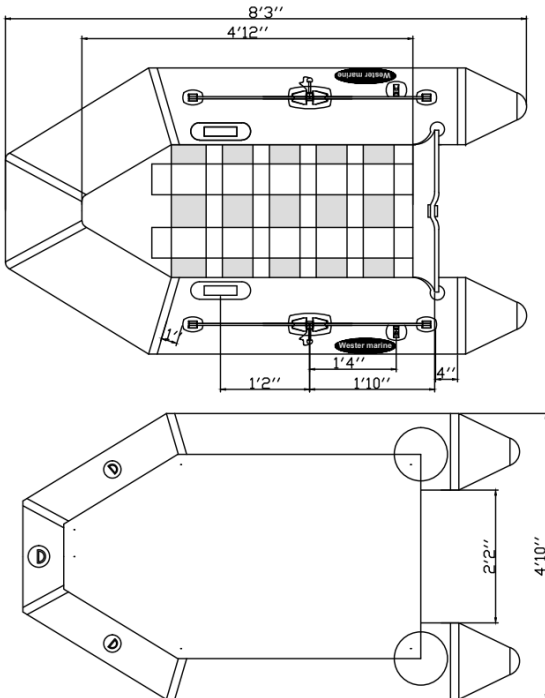

Type: RU-250 Roll-Up Inflatable Dinghy

- * Model
RU-250 ROLL-UP
- * Fabric PVC
Tube: L/Grey(WONPOONG 0.7T)
Bottom: L/Grey(WONPOONG 0.7T)
- * Wooden seat
Size: 8"x2'10"
Color: Grey
Quantity:1
- * Oar
162cm L/Grey
- * PUMP
- * Carrying bag Grey
- * Transom height
38cm/15"
Color: Grey