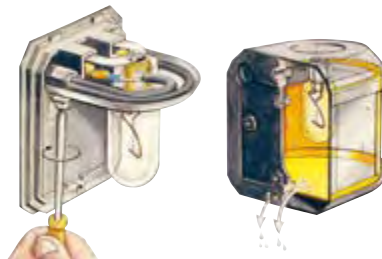

Housing

Polycarbonate, black or white, impact and shock resistant, non-corrosive, non-magnetic, seawater resistant

Optics

Lens: Fresnel, range of visibility 2 nm (masthead 3 nm). Material: plastic, impact resistant and shock-proof, seawater resistant, replaceable

Protection degree

IP 56

Mounting

Side-mount or mast-mount

Electric

With 2-wire cable, bulb included

2

No.		Description	Ship size	Wattage	Visibility	Housing colour	Mounting	Article number 12 V	Article number 24 V
1		Starboard	< 50 m / < 164 ft.	25 W	2 nm	Black	side-mount	3543102000	3543103000
		Starboard	< 50 m / < 164 ft.	25 W	2 nm	White	side-mount	3543623000	3543626000
		Port	< 50 m / < 164 ft.	25 W	2 nm	Black	side-mount	3544202000	3544203000
		Port	< 50 m / < 164 ft.	25 W	2 nm	White	side-mount	3544623000	3544626000
		Bicolor	< 20 m / < 65 ft.	25 W	2 nm	Black	side-mount	3542302000	3542303000
		Bicolor	< 20 m / < 65 ft.	25 W	2 nm	White	side-mount	3542623000	3542626000
		Masthead	< 20 m / < 65 ft.	25 W	3 nm	Black	side-mount	3540002000	3540003000
		Masthead	< 20 m / < 65 ft.	25 W	3 nm	White	side-mount	3540623000	3540627000
		Stern	< 50 m / < 164 ft.	10 W	2 nm	Black	side-mount	3541002000	3541003000
		Stern	< 20 m / < 65 ft.	10 W	2 nm	White	side-mount	3541623000	3541626000
		Stern yellow	< 50 m / < 164 ft.	10 W	2 nm	Black	side-mount	3541402000	3541403000
	2		Masthead / Foredeck combination	< 20 m / < 65 ft.	25 W (Masthead), 35 W (Foredeck)	3 nm	Black	mast-mount	3108104000
		Masthead / Foredeck combination	< 20 m / < 65 ft.	25 W (Masthead), 35 W (Foredeck)	3 nm	White	mast-mount	3108114000	
		Masthead / Foredeck combination	< 20 m / < 65 ft.	25 W (Masthead), 50 W (Foredeck) Halogen	3 nm	Black	mast-mount	3108102000	3108103000
		Masthead / Foredeck combination	< 20 m / < 65 ft.	25 W (Masthead), 50 W (Foredeck) Halogen	3 nm	White	mast-mount	3108112000	3108113000