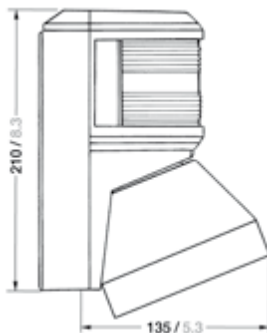

SERIES 41

1

Dimensions in: mm/inch

Series 41

Navigation lights – For direct mounting

Application

Application depending on required visibilities. See table in technical information. Lights with -symbol on European inland waterways applicable.

Protection degree

IP 56

Mounting

Side-mount or mast-mount

Electric

With 2-wire cable, bulb included

2

No.		Description	Ship size	Wattage	Visibility	Housing colour	Mounting	Article number 12 V	Article number 24 V
1		Starboard	< 50 m / < 164 ft.	25 W	2 nm	Black	side-mount	3543102000	3543103000
		Starboard	< 50 m / < 164 ft.	25 W	2 nm	White	side-mount	3543623000	3543626000
		Port	< 50 m / < 164 ft.	25 W	2 nm	Black	side-mount	3544202000	3544203000
		Port	< 50 m / < 164 ft.	25 W	2 nm	White	side-mount	3544623000	3544626000
		Bicolor	< 20 m / < 65 ft.	25 W	2 nm	Black	side-mount	3542302000	3542303000
		Bicolor	< 20 m / < 65 ft.	25 W	2 nm	White	side-mount	3542623000	3542626000
		Masthead	< 20 m / < 65 ft.	25 W	3 nm	Black	side-mount	3540002000	3540003000
		Masthead	< 20 m / < 65 ft.	25 W	3 nm	White	side-mount	3540623000	3540627000
		Stern	< 50 m / < 164 ft.	10 W	2 nm	Black	side-mount	3541002000	3541003000
		Stern	< 20 m / < 65 ft.	10 W	2 nm	White	side-mount	3541623000	3541626000
		Stern yellow	< 50 m / < 164 ft.	10 W	2 nm	Black	side-mount	3541402000	3541403000
	2		Masthead / Foredeck combination	< 20 m / < 65 ft.	25 W (Masthead), 35 W (Foredeck)	3 nm	Black	mast-mount	3108104000
		Masthead / Foredeck combination	< 20 m / < 65 ft.	25 W (Masthead), 35 W (Foredeck)	3 nm	White	mast-mount	3108114000	
		Masthead / Foredeck combination	< 20 m / < 65 ft.	25 W (Masthead), 50 W (Foredeck) Halogen	3 nm	Black	mast-mount	3108102000	3108103000
		Masthead / Foredeck combination	< 20 m / < 65 ft.	25 W (Masthead), 50 W (Foredeck) Halogen	3 nm	White	mast-mount	3108112000	3108113000