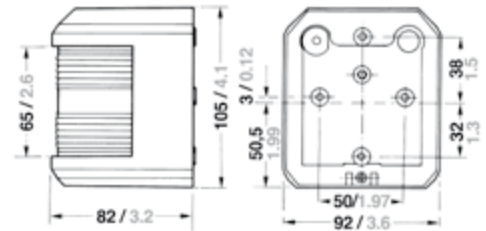

SERIES 41

1

Dimensions in: mm/inch

Series 41

Navigation lights – For direct mounting

Application

Application depending on required visibilities. See table in technical information. Lights with -symbol on European inland waterways applicable.

Protection degree

IP 56

Mounting

Side-mount or mast-mount

Electric

With 2-wire cable, bulb included

2

No.		Description	Ship size	Wattage	Visibility	Housing colour	Mounting	Article number 12 V	Article number 24 V
1		Starboard	< 50 m / < 164 ft.	25 W	2 nm	Black	side-mount	3543102000	3543103000
		Starboard	< 50 m / < 164 ft.	25 W	2 nm	White	side-mount	3543623000	3543626000
		Port	< 50 m / < 164 ft.	25 W	2 nm	Black	side-mount	3544202000	3544203000
		Port	< 50 m / < 164 ft.	25 W	2 nm	White	side-mount	3544623000	3544626000
		Bicolor	< 20 m / < 65 ft.	25 W	2 nm	Black	side-mount	3542302000	3542303000
		Bicolor	< 20 m / < 65 ft.	25 W	2 nm	White	side-mount	3542623000	3542626000
		Masthead	< 20 m / < 65 ft.	25 W	3 nm	Black	side-mount	3540002000	3540003000
		Masthead	< 20 m / < 65 ft.	25 W	3 nm	White	side-mount	3540623000	3540627000
		Stern	< 50 m / < 164 ft.	10 W	2 nm	Black	side-mount	3541002000	3541003000
		Stern	< 20 m / < 65 ft.	10 W	2 nm	White	side-mount	3541623000	3541626000
		Stern yellow	< 50 m / < 164 ft.	10 W	2 nm	Black	side-mount	3541402000	3541403000
	2		Masthead / Foredeck combination	< 20 m / < 65 ft.	25 W (Masthead), 35 W (Foredeck)	3 nm	Black	mast-mount	3108104000
		Masthead / Foredeck combination	< 20 m / < 65 ft.	25 W (Masthead), 35 W (Foredeck)	3 nm	White	mast-mount	3108114000	
		Masthead / Foredeck combination	< 20 m / < 65 ft.	25 W (Masthead), 50 W (Foredeck) Halogen	3 nm	Black	mast-mount	3108102000	3108103000
		Masthead / Foredeck combination	< 20 m / < 65 ft.	25 W (Masthead), 50 W (Foredeck) Halogen	3 nm	White	mast-mount	3108112000	3108113000